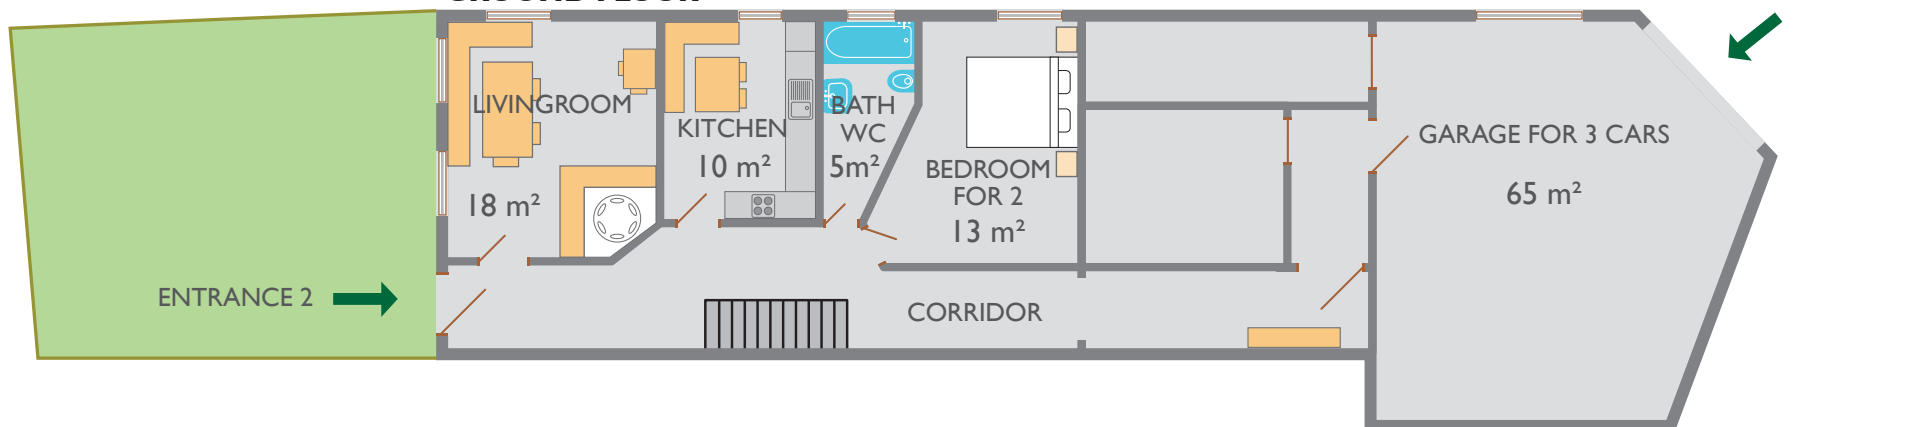

GROUND FLOOR

6 to 13 persons.

Our house offers you 140 m² with 6 comfortably furnished bedrooms (3 double rooms, 2 rooms with multiple beds, 1 single room), 1 bathrooms, 2 shower rooms (one with a pissoir) and 3 toilets.

The build-in kitchen contains a dish washer, refrigerator, freezer, electric stove/oven, kettle, microwave, double coffee machine and private washing machine. Our typical Tyrolean living-room welcomes you with satellite-TV, CD-radio and "Tiroler Bauernofen" (build-in fireplace, daily fired in winter).

The private parking garage is about 65 m² and our cosy small garden in front of the cottage is often used in summer for having a nice barbecue. Our extra for children: special discounts, 1 bed for children, 1 travelling bed, 1 pram, 1 baby changing facility, in summer: slide for children, paddling pool.

Address: FERIEHAUSVOLGGER
Familie Sieglinde Gundolf
Dorf 26b, A-6444 Längenfeld
Austria

Phone: +43-5266-88094 / Fax. +43-5266-880945
Mob: +43-676748-7200
Email: info@ferienhausvolgger.com
Web: www.ferienhausvolgger.com